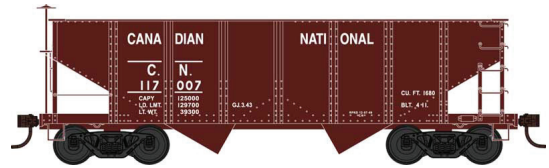

Canadian National

#42619 Road #117007 Blt 4-11
#42620 Road #117133 Blt 4-11
#42621 Road #117208 Blt 4-11