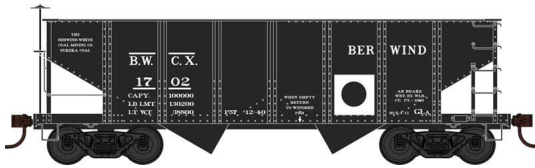

Berwind White Mining

#42616 Road #1702 Blt 3-11
#42617 Road #1729 Blt 3-11
#42618 Road #1785 Blt 3-11